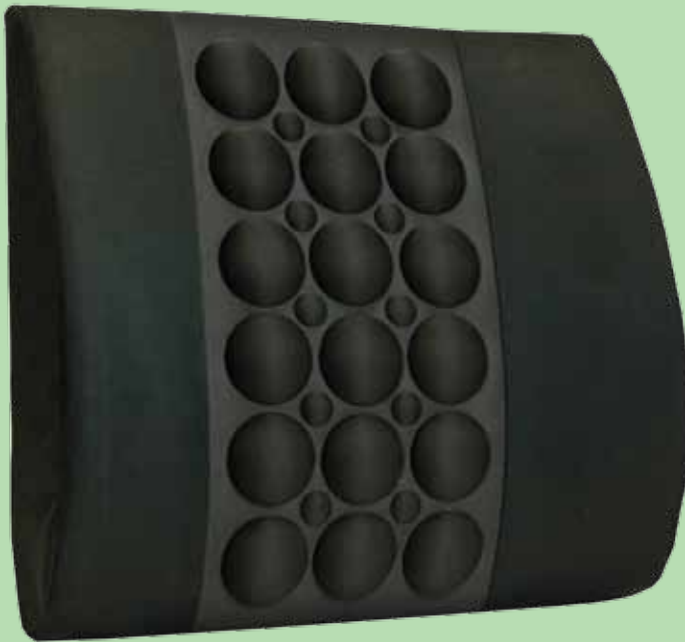

**IMAK<sup>®</sup>**  
**ERGO**

effective products for  
ergonomic comfort

## Ideal to use for:

Back pain  
Seating in home, office or car

## Orthopedic Lumbar Support

**BackCushion** offers the latest technology in orthopedic lumbar support and seating comfort. Made with sculpted high-grade foam to create its ergonomic shape, the BackCushion hugs your back, improving posture and reducing stress on the lower back.

## Item number:

A30122

**Washable • Not made with natural rubber latex**

www.brownmed.com