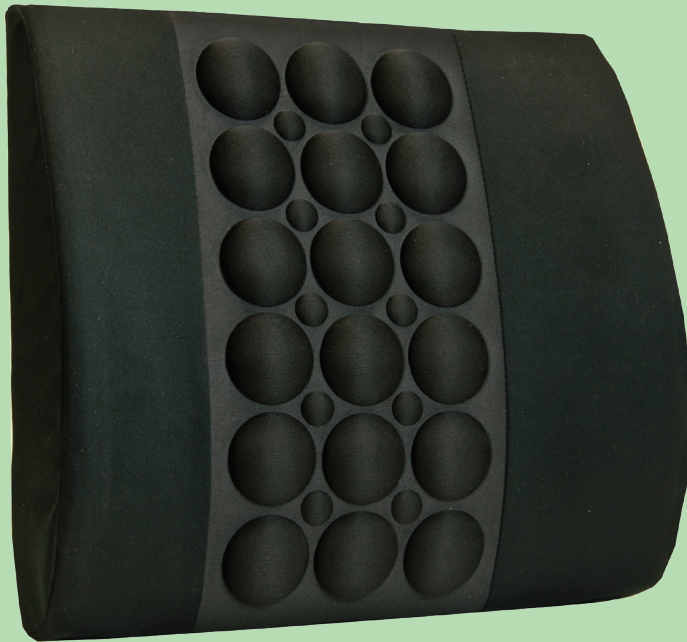

**IMAK<sup>®</sup>**  
**ERGO**

effective products for  
ergonomic comfort

## Orthopedic Lumbar Support

**BackCushion** offers the latest technology in orthopedic lumbar support and seating comfort. Made with sculpted high-grade foam to create its ergonomic shape, the BackCushion hugs your back, improving posture and reducing stress on the lower back.

Use BackCushion for improving the ergonomic comfort of your chair in the office and at home. It has also been universally designed to fit almost any seat in a car to provide comfort and pain relief wherever you are.