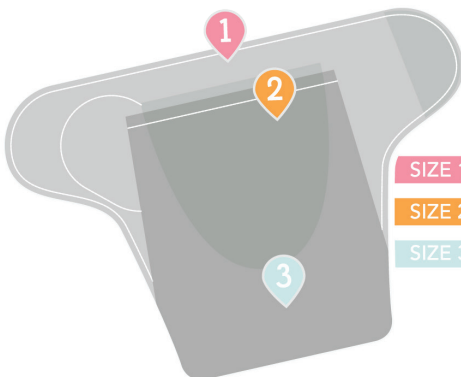

## Available fashions

MSRP \$24.99/Unit  
 Wholesale Master Carton  
 Contains 3 Units  
 Carton Dimensions  
 9.75 x 8.50 x 7.50  
 Weight  
 3 lbs/52 oz  
 Each Unit Measures  
 9.13 x 6 x 1.13

SIZE 1 pocket : BIRTH - 18"

SIZE 2 pocket : 18"-24"

SIZE 3 pocket extension : 24"-48"

Scan for product demo