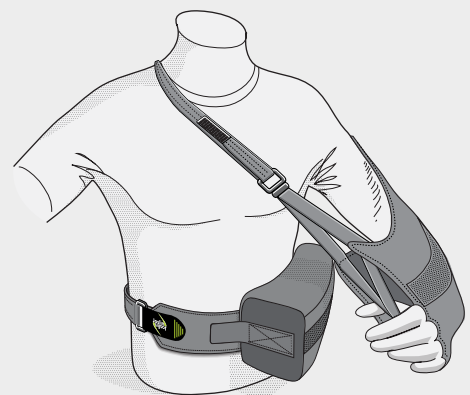

Adult Regular #711J

Fits 100-200 lbs / 5'- 6' tall
45- 90 kgs / 152-183 cm tall
Waist size: 29-38"/73-96 cm

Adult Large #712J

Fits 200+ lbs / 6'- 6'7" tall
90+ kgs / 183-200 cm tall
Waist size: 37-52"/94-132 cm

The Combo® is a three-in-one kit which includes an Ultimate Arm Sling®, abductor pillow and a waistband immobilizer.

ULTIMATE ARM SLING®, PILLOW AND IMMOBILIZER

- Made of lightweight fabric that adheres to hook and loop
- Easily adjusted in seconds
- Not made with natural rubber latex
- Machine washable and dryable
- Designed for right and left arms