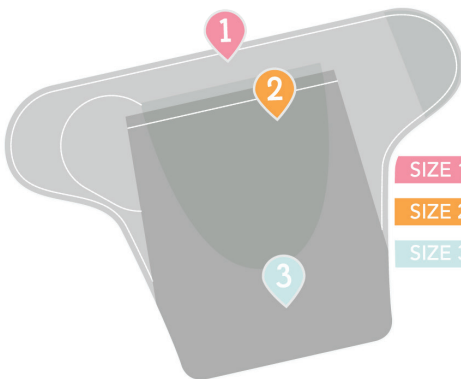

NÜROO SWADDLER

Why moms love it!

- 3 Sizes in 1 – A Perfect Fit for Every Stage
- Approved for use with preterm and full-term babies
- A perfect fit that grows with baby
- Choice of arm positions for baby
- Removable seam for added length
- Easy stretch fabric
- Wide leg pockets help promote healthy leg/hip development
- Breathable, moisture-wicking fabric
- Machine washable + dryer safe

Available fashion

MSRP \$24.99/Unit
 Wholesale Master Carton
 Contains 3 Units
 Carton Dimensions
 9.75 x 8.50 x 7.50
 Weight
 3 lbs/52 oz
 Each Unit Measures
 9.13 x 6 x 1.13

SIZE 1 pocket : BIRTH - 18"

SIZE 2 pocket : 18"-24"

SIZE 3 pocket extension : 24"48"

Scan for product demo